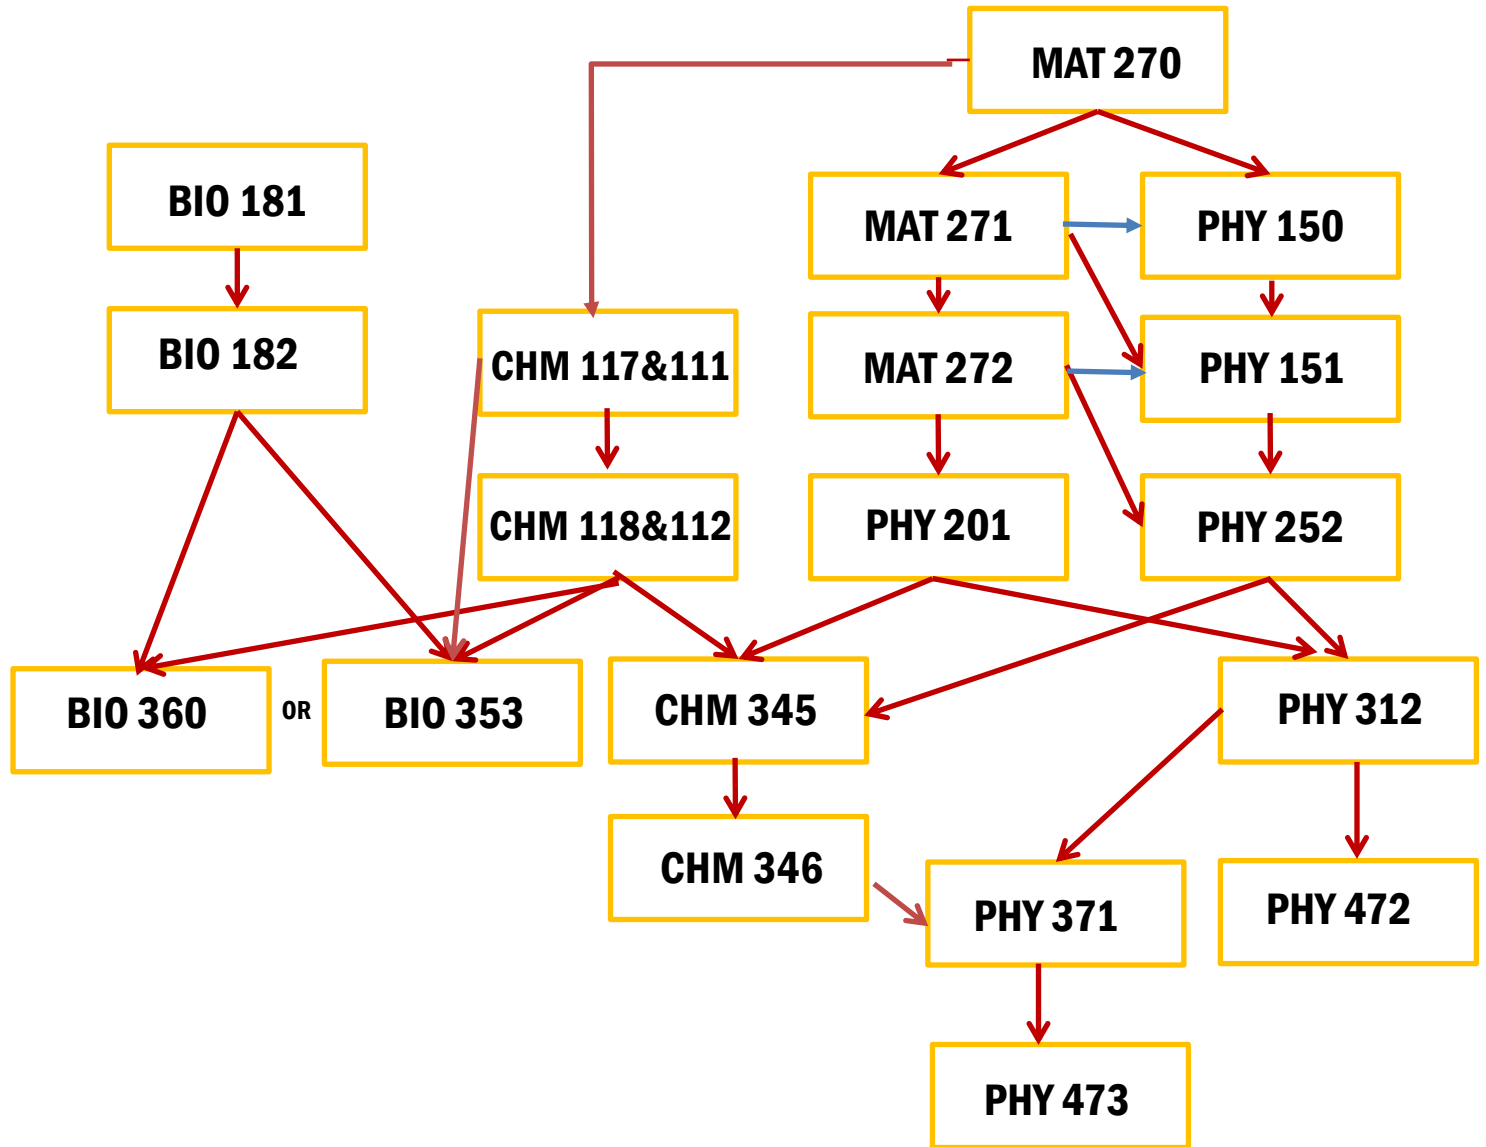

Biophysics, BS Road Map

• Blue Arrow = Co-requisite
• Red Arrow = Pre-requisite