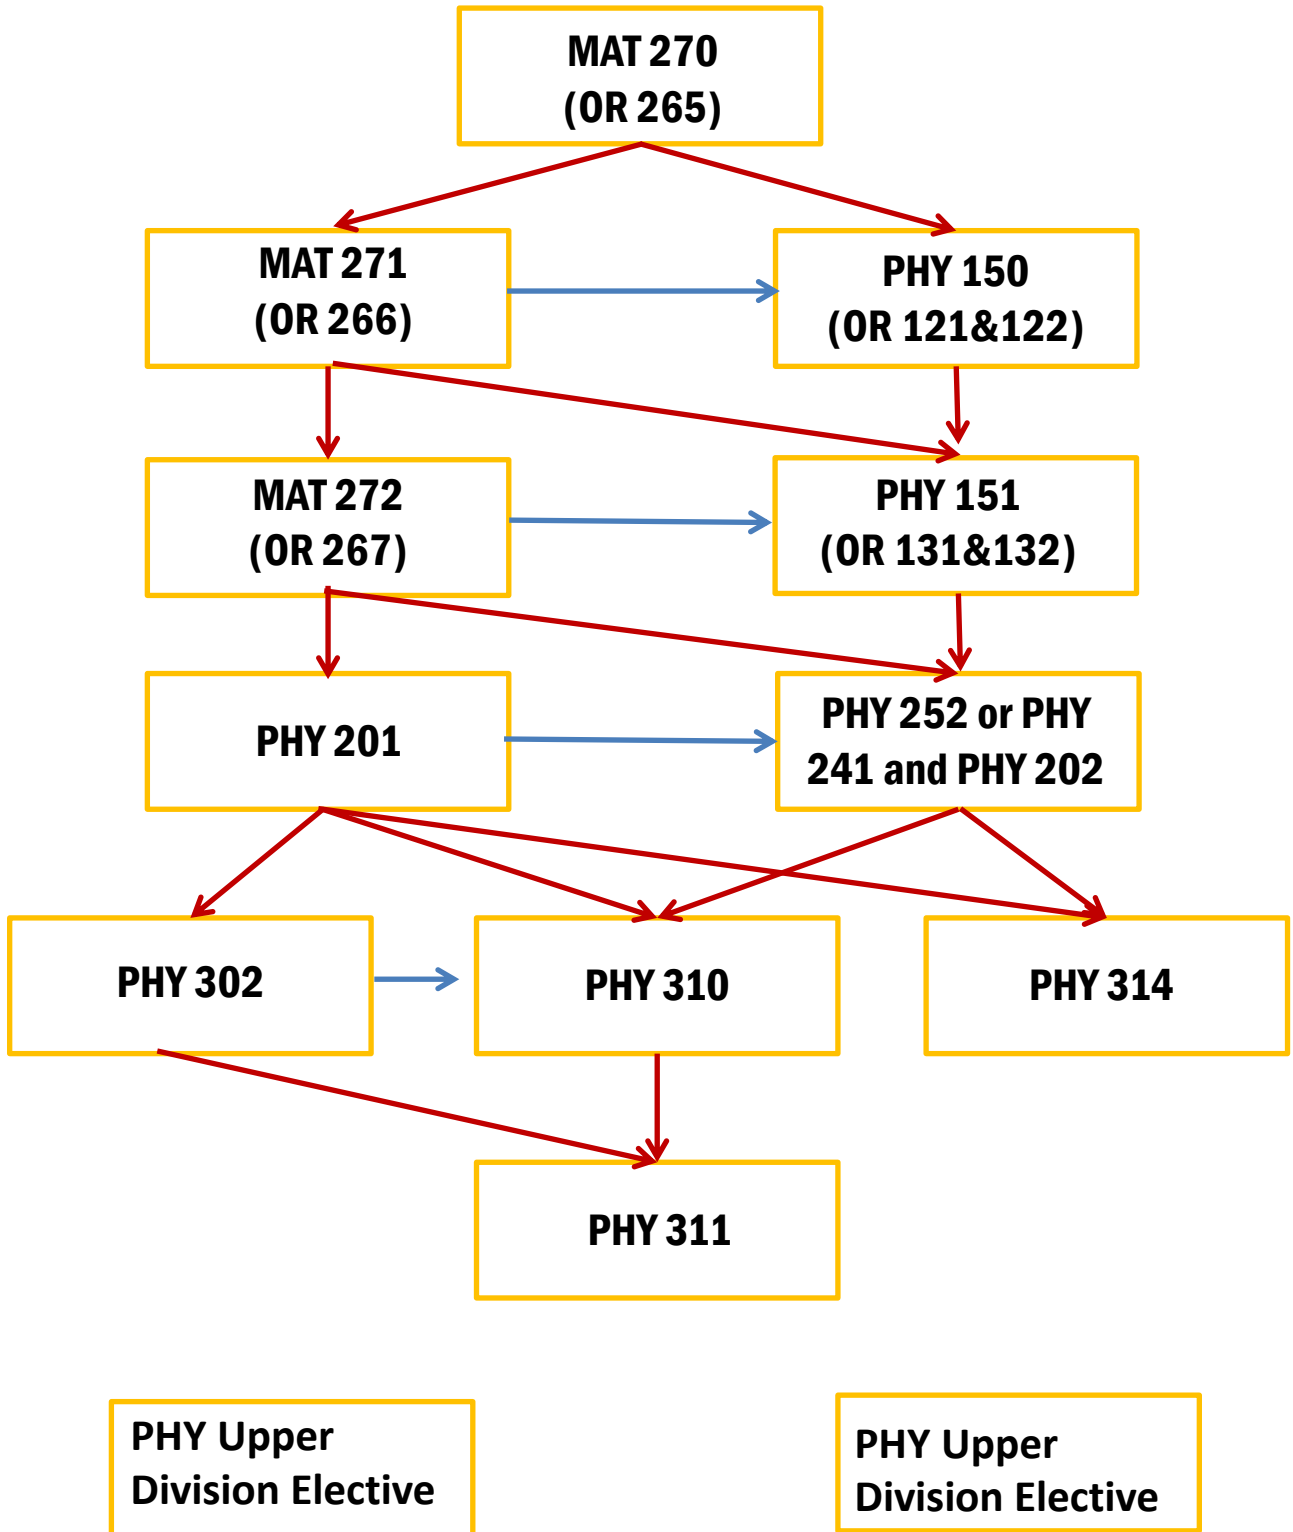

Physics BA Road Map

Blue Arrow = Co-requisite
Red Arrow = Pre-requisite