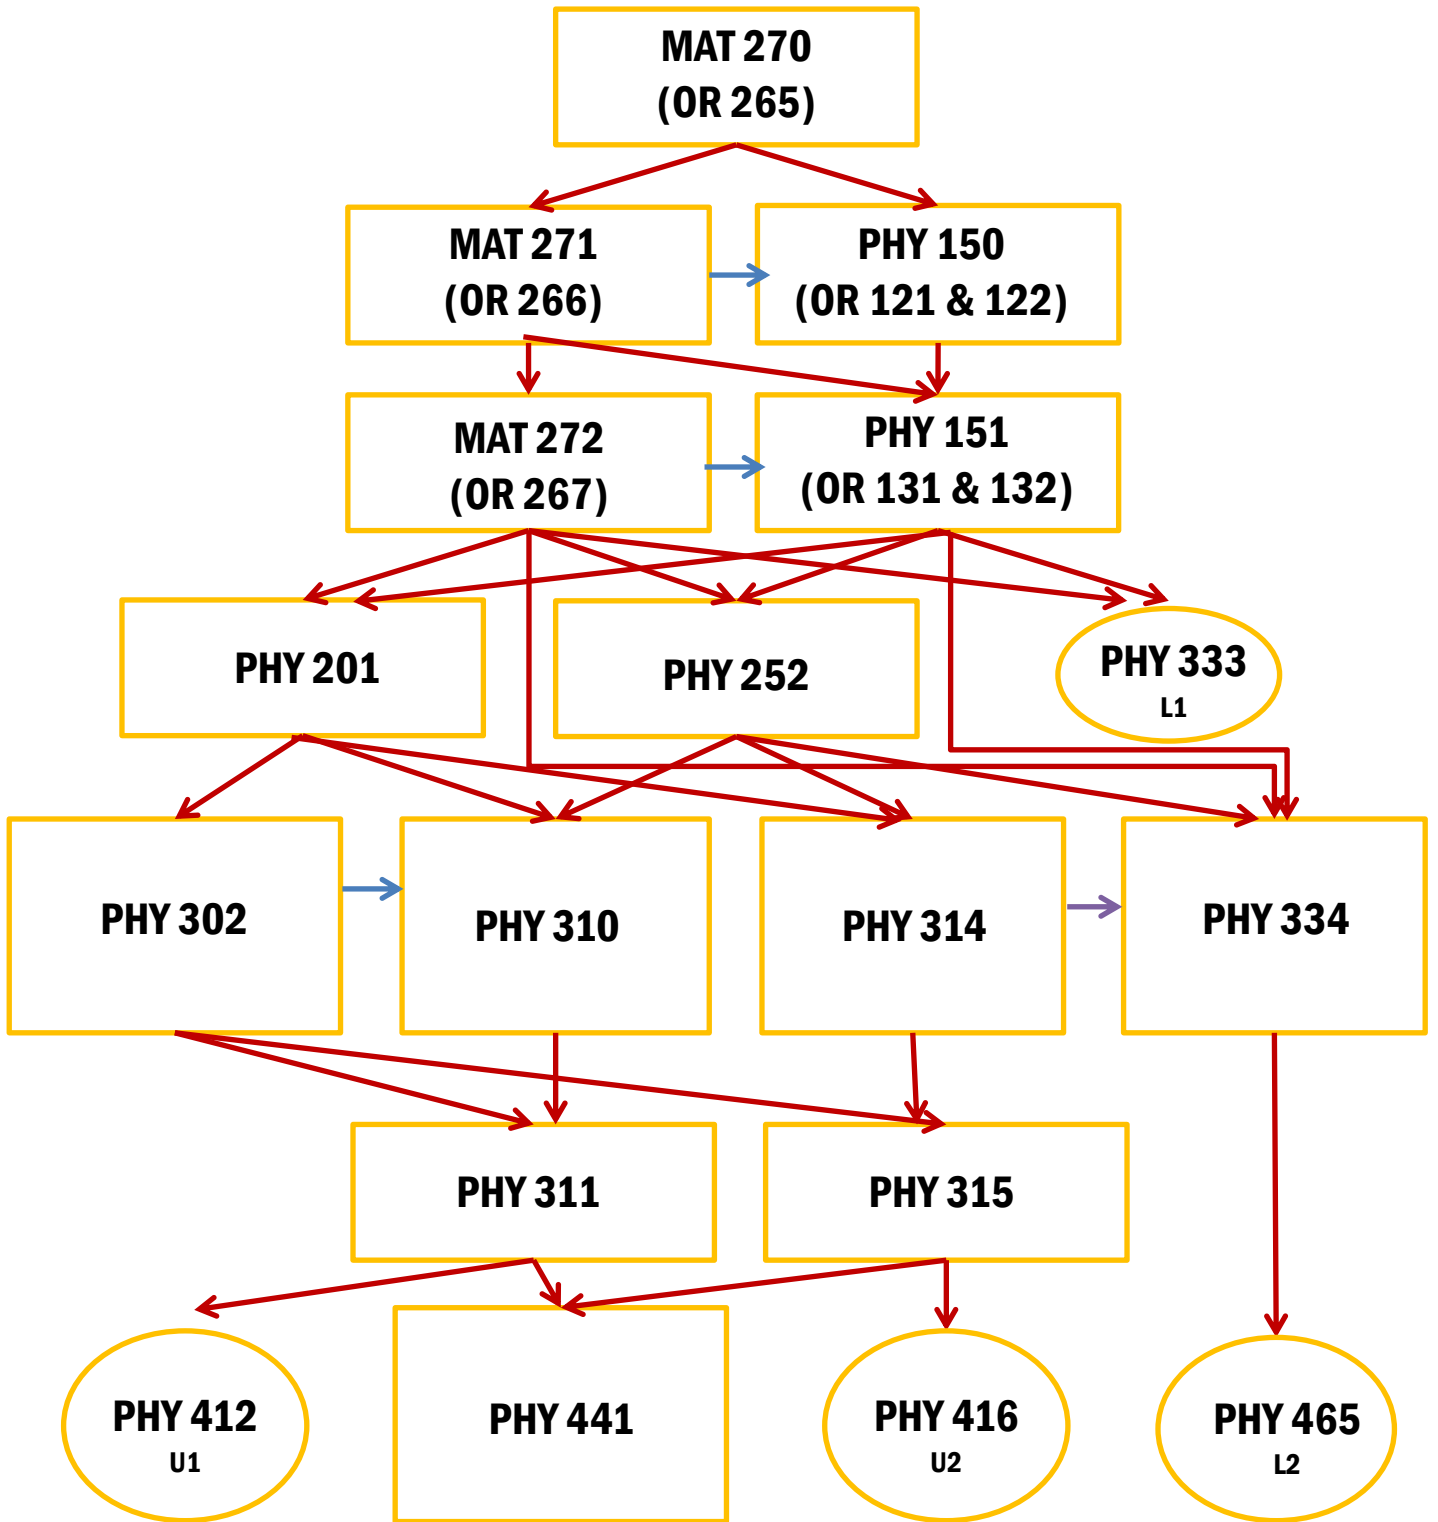

Physics BS Road Map

Legend: Vertical steps correspond to semester

- Blue Arrow = Co-requisite
- Red Arrow = Pre-requisite
- Purple Arrow - Pre or Co-requisite
- Circle with Symbol "X"1, "X"2: Student chooses between "X"1 OR "X"2. ("X"=L: Lab, "X" = U: Upper Division)