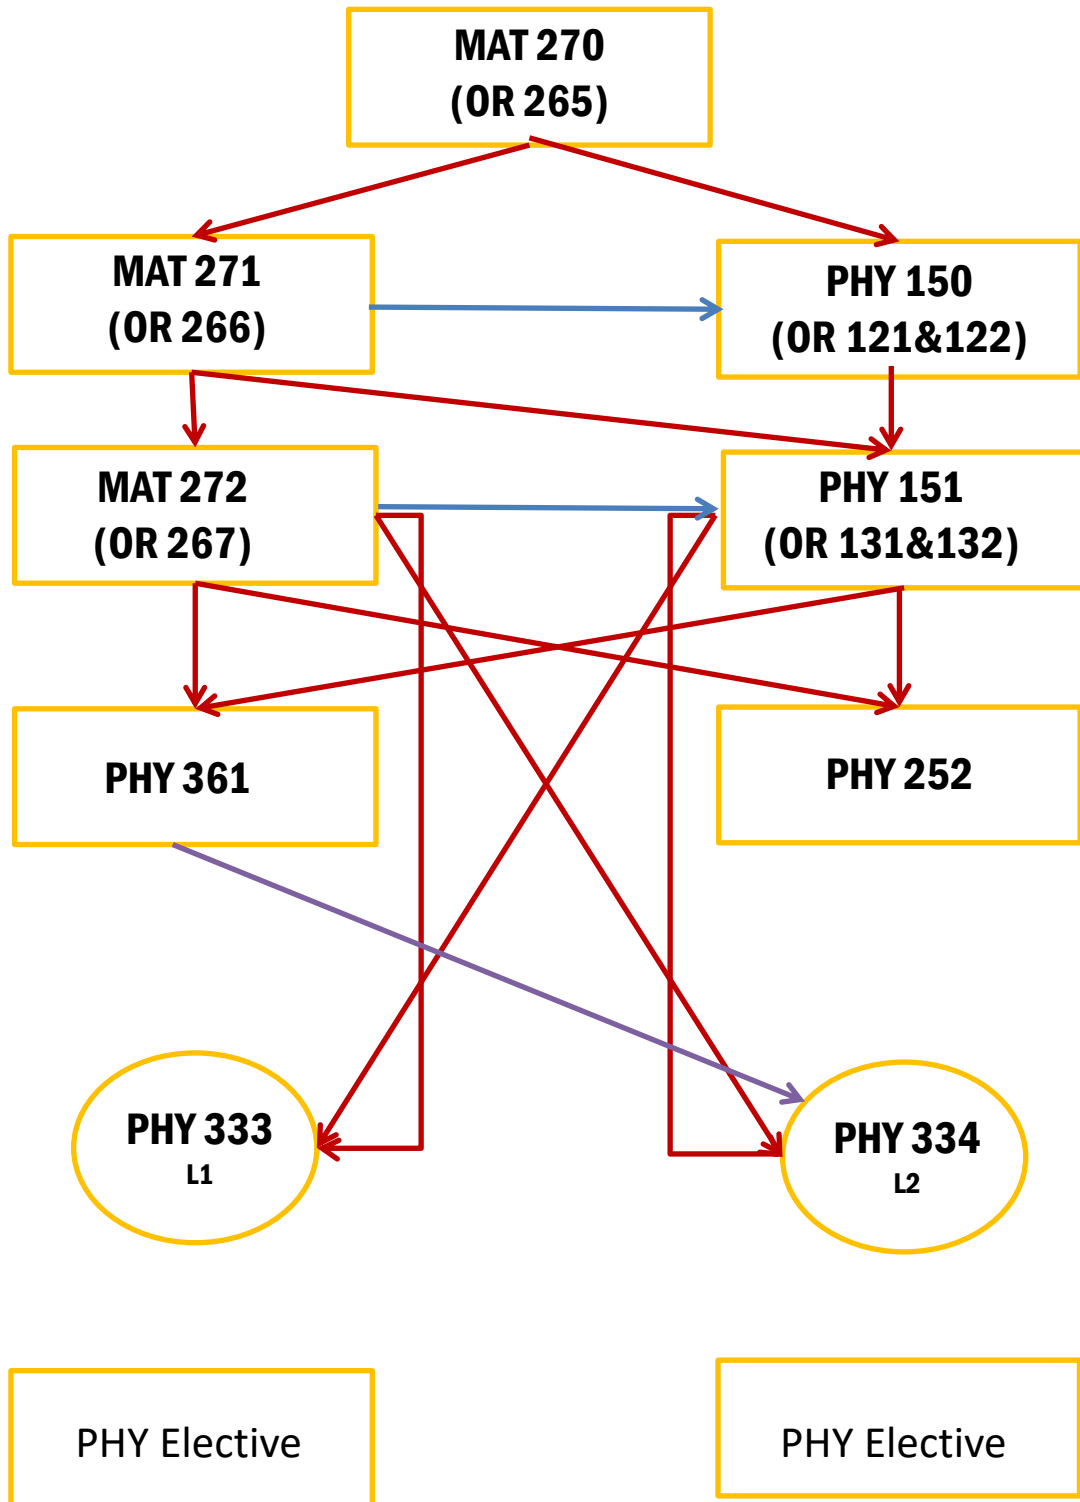

Physics Minor Road Map

- Blue Arrow = Co-requisite
- Red Arrow = Pre-requisite
- Purple Arrow = Pre or Co-requisite